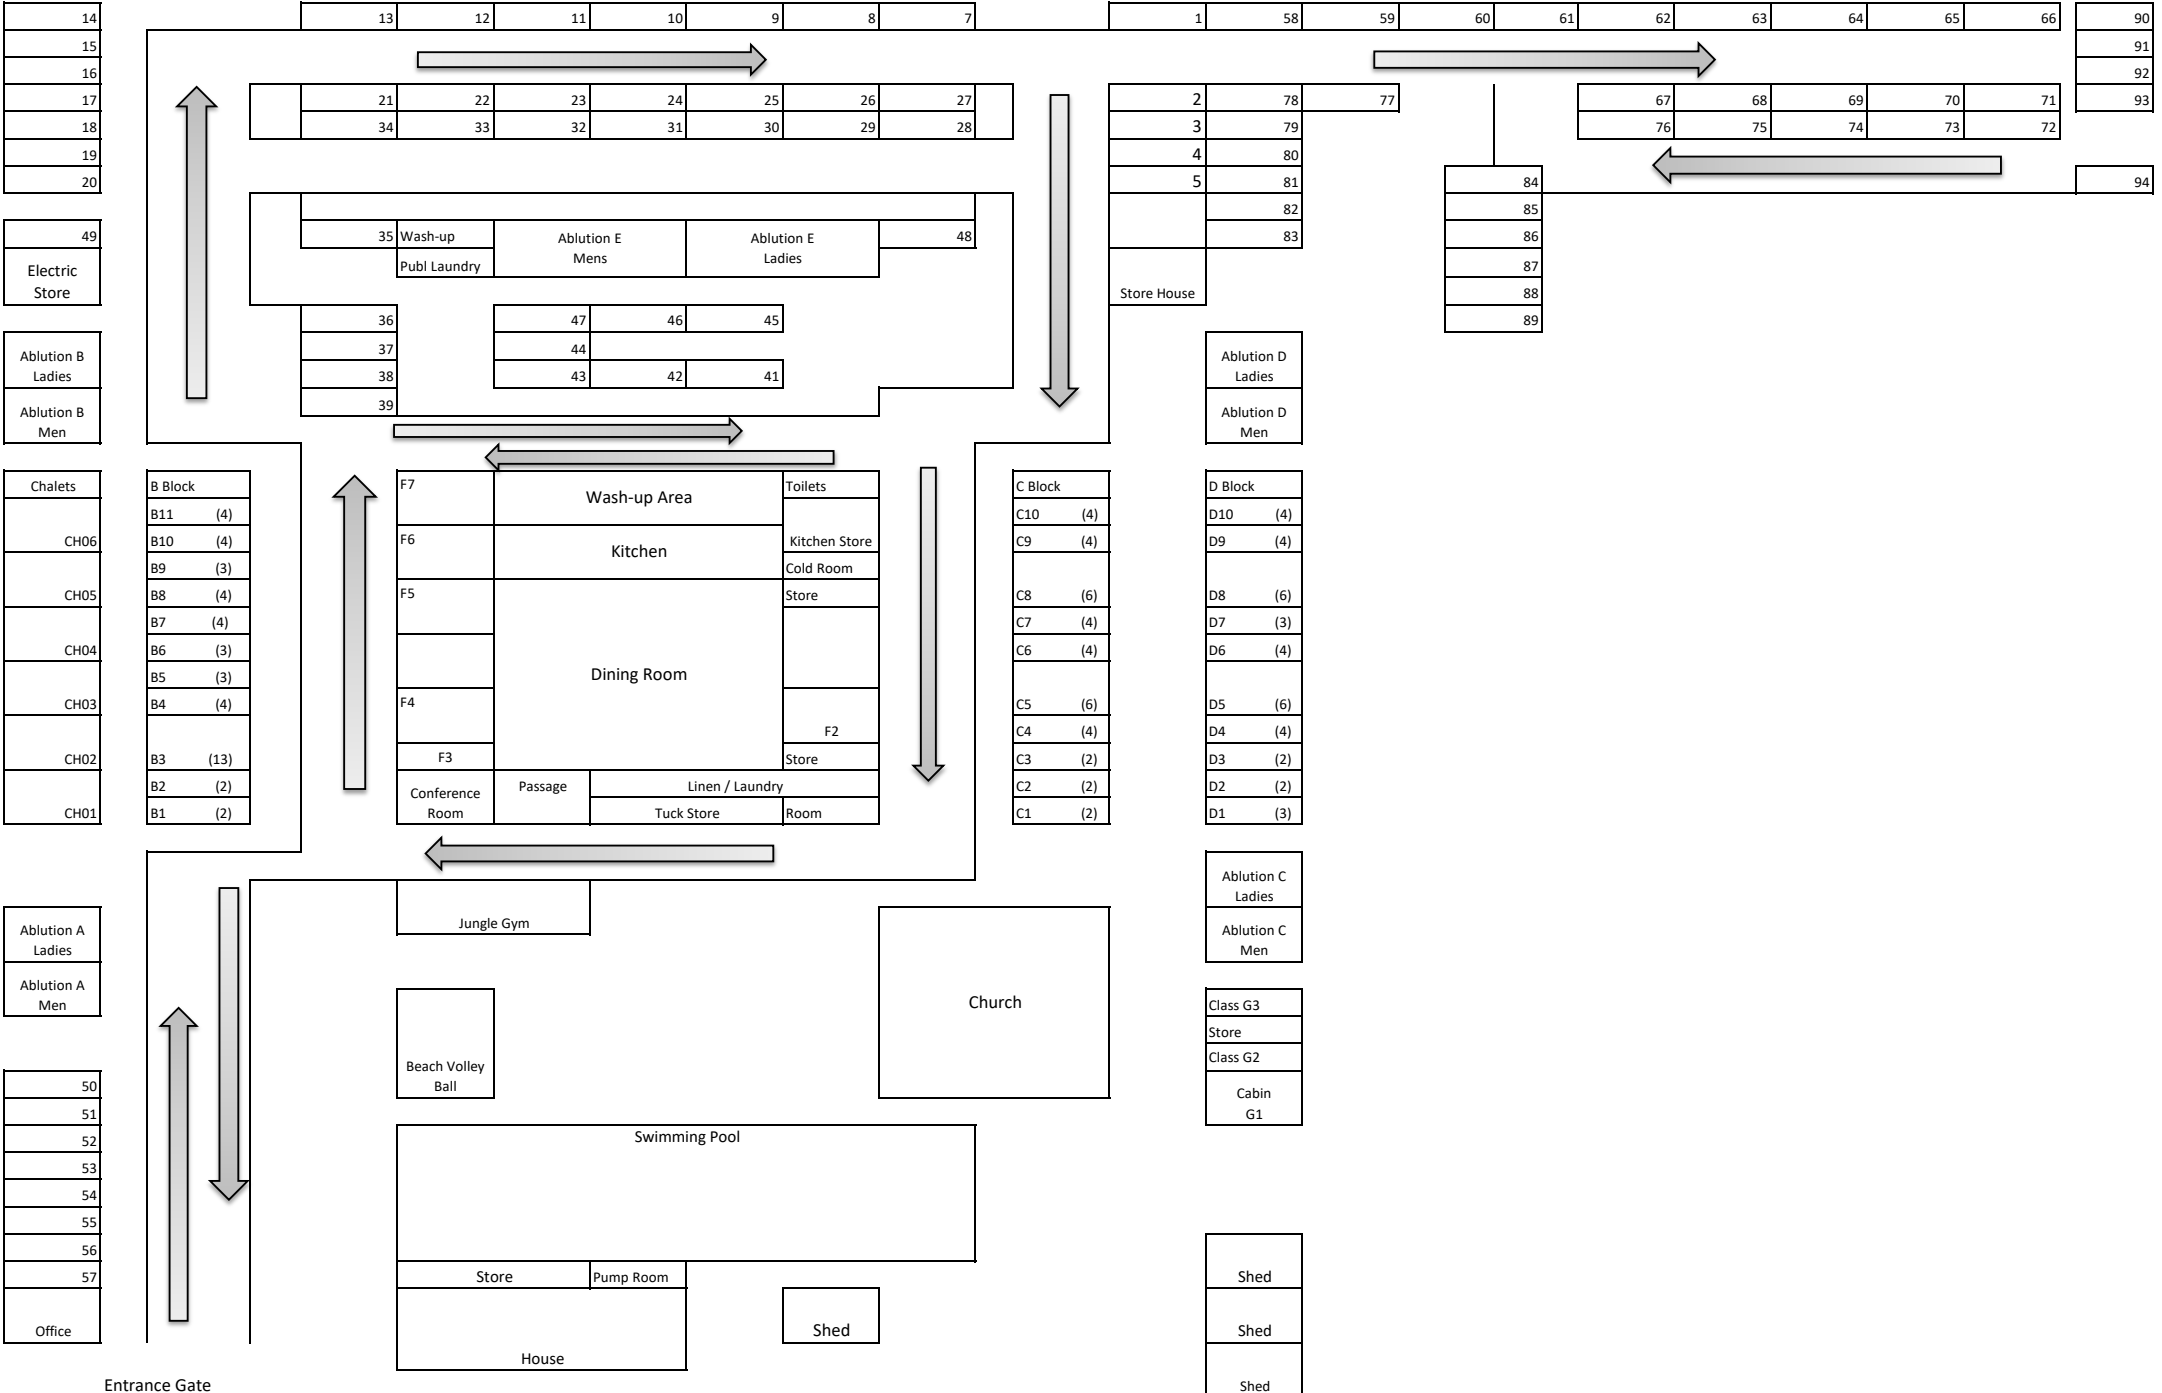

River Edge

(Please note that the map is not according to scale)

River Edge

Entrance Gate